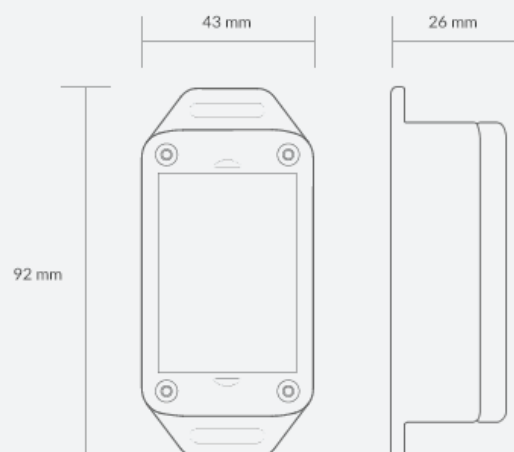

Wireless tilt sensor

Transmitter: 2401 Mhz

Type: Gravity sensor

Temperature indicator: Included

Range: 15m (50ft)

Operating temperature: -25°C / 70°C

Batteries: 2x Type-N (1.5V)

Life span: 12 - 18 Months

Waterproof: Yes