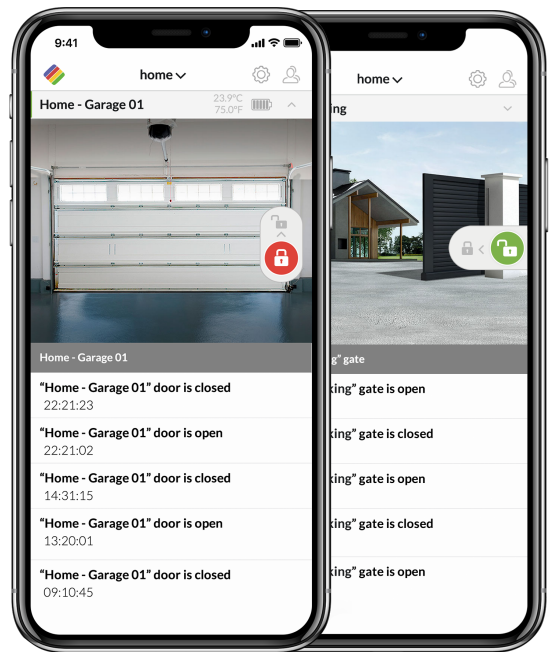

The most complete smart controller for garage doors and gates.

ISG LITE FRONT VIEW

ISG APP MAIN SCREEN (Garage)

ISG APP MAIN SCREEN (Gate)

### ISMARTGATE LITE WIFI OPENER

Universal Wi-Fi system for the remote control of one automatic garage or gate. Compatible with all major smart home platforms, ismartgate LITE also includes door status notifications, video monitoring and recording (IP camera not included), user management, multiplatform access as well as compatibility with ismartgate wireless sensors. This device can also work in remote areas without internet access. All data is stored locally, not in the cloud.

ISG LITE GARAGE KIT

ISG LITE GATE KIT

USA ONLY / OTHERS WITH IFTTT

# ismartgate LITE Tech Specs

**Wi-Fi 2.4Ghz (802.11 b/g/n)**

**Relay outputs:** 1, to control 1 door/ gate

**Dry contact inputs:** 0, no wired sensor supported

**Speaker:** Not included

**Light:** Not included